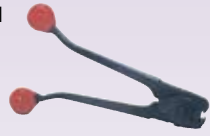

Universal Strapping Truck

- Automatic brake to reduce strap spillage.
- Tray for storing tools and seals.
- Handles steel and non-metallic strapping.
- Accepts 3", 6" and 8" face coils; 8" and 16" core sizes.
- 10" x 1.75" steel semi-Pneumatic wheel.

OVERALL DIMENSIONS

w: 27"
h: 39"
d: 25"

272008

272009

Poly Strapping System

- Tools for tightening and sealing poly and plastic strap.
- High quality tensioner tightens and cuts .5" to .625" plastic strap.

BOXED OVERALL DIMENSIONS

w: 4.25"	4.25"	4.25"
h: 3"	1.5"	1.5"
d: 10.75"	17"	17"

272011

272024

Steel Strapping System

- Tools for tightening and sealing steel banding.
- Cast steel tensioner for most sizes (.375" to .75").

Tensioner/Crimper

- Push/windless type for steel strapping.
- With cutter and hammer knob for seal closing.
- For use with wing seals.
- Use for on .375" - .75" wide and up to .030" thick steel strap.

BOXED OVERALL DIMENSIONS