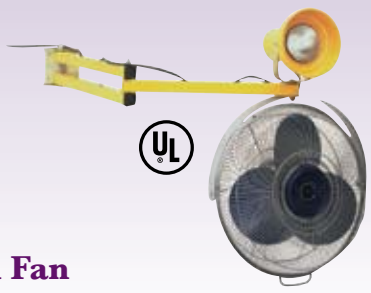

Tensioner/Crimper

- Push/windless type for steel strapping.
- With cutter and hammer knob for seal closing.
- For use with wing seals.
- Use for on .375" - .75" wide and up to .030" thick steel strap.

BOXED OVERALL DIMENSIONS

w: 4"
h: 2.5"
d: 12.75"

Part #	272286	272008	272009	272010	272011	272023	272024	272025	272015	272022
Description	Truck	Tensioner	Sealer	Sealer	Tensioner	Sealer	Sealer	Sealer	Deluxe	Tensioner/Crimper
Size	N/A	.5" - .625"	.5" only	.625" only	.375" - .75"	.375" only	.5" only	.75" only	up to .75"	.375" - .75"
Weight	54 lbs	3 lbs	4 lbs	4 lbs	5 lbs	2 lbs	2 lbs	2 lbs	1.5 lbs	3.25 lbs

Dock Lights and Fan

- Spring-loaded pushup socket for easy bulb changing.
- 7 gauge wall mount standard.
- 18" two speed  approved fan accessory.
- Use with incandescent lamps only: PAR-38: up to 150W. R40: up to 300W.