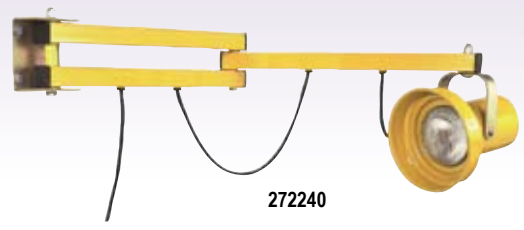

272240

Part #	272224	272240	272260	272290	272330	272328	272329	272340	272360
Description	24"	40"	60"	90"	Fan only	Fan with 40" arm	Fan with 60" arm	Light & fan w/40" arm	Light & fan w/60" arm
Weight	13.5 lbs	15.5 lbs	17.8 lbs	15.5 lbs	19 lbs	32 lbs	37 lbs	34.5 lbs	39 lbs